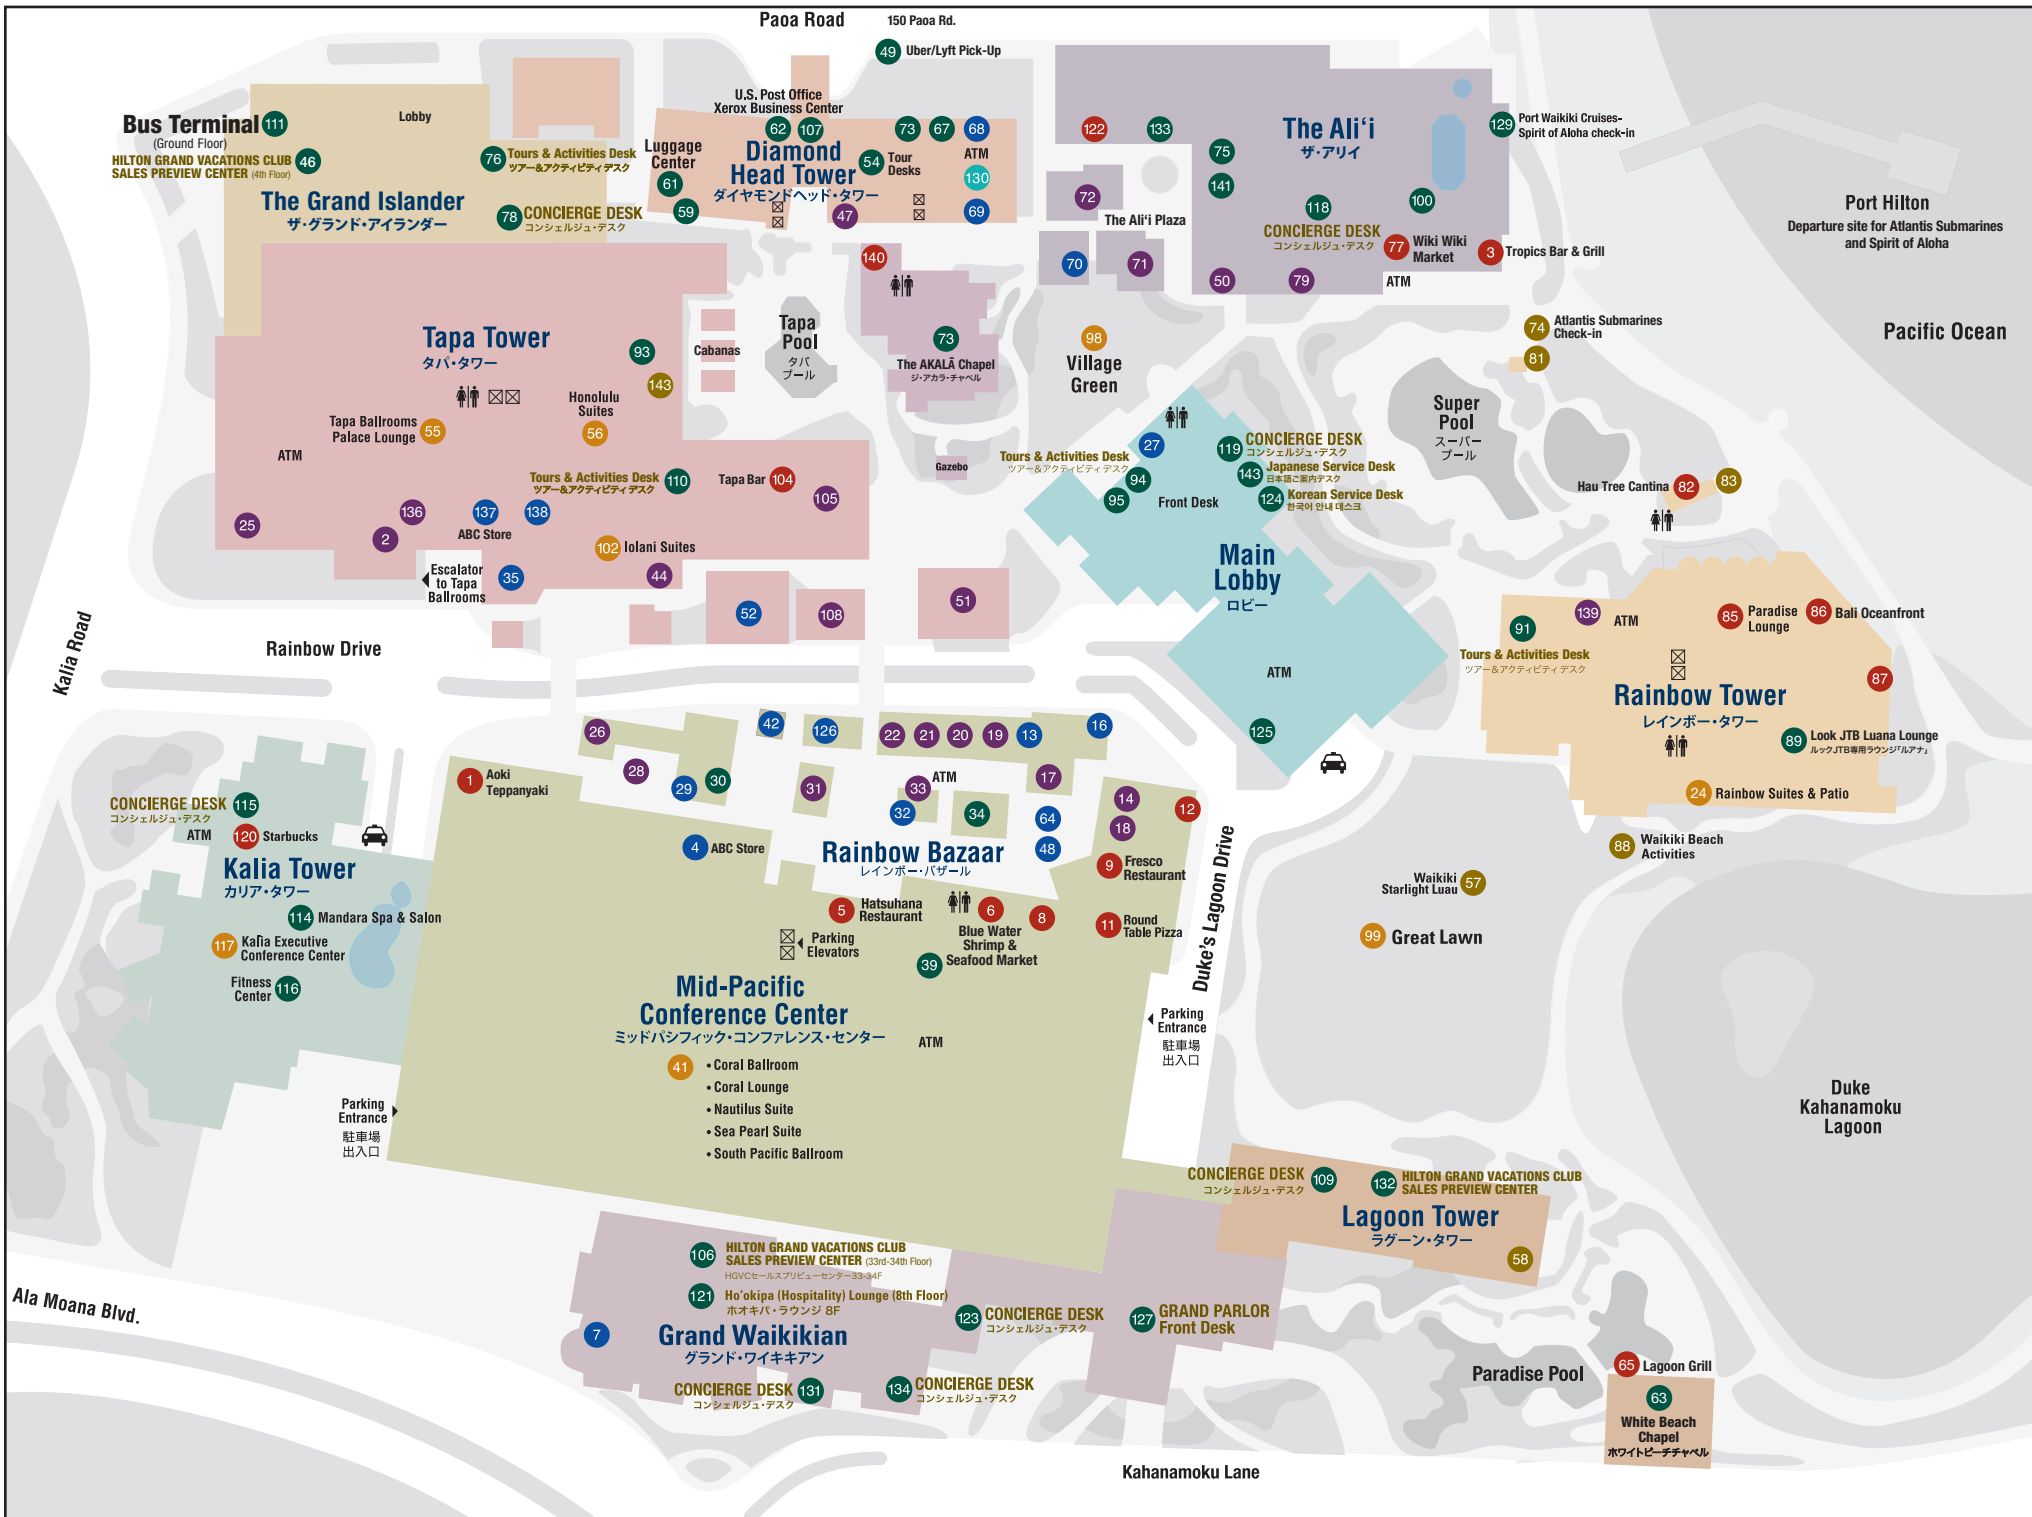

Hilton Hawaiian Village® Waikiki Beach Resort